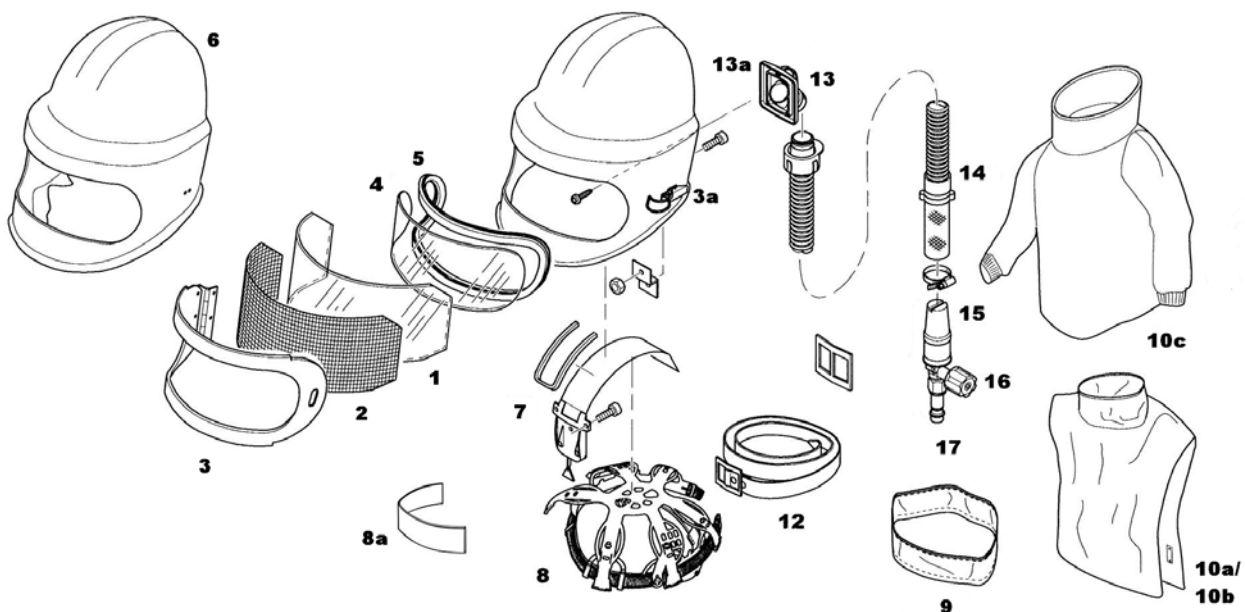

**Spare part – Price list 2018 / 644 17x (Page 1)**

No.	Order no.	Article-Designation	Unit	Price/EUR
---	644 171	Shotblasting protective apparatus PANORAMA	<b>(no longer available)</b>	
---	644 173	Shotblasting protective apparatus PANORAMA - with leather cape -	<b>(no longer available)</b>	
---	644 174	Shotblasting protective apparatus PANORAMA - with leather jacket -	<b>(no longer available)</b>	
1	672 548	External visor P4	Pack./5 pcs.	9,20
2	647 172	Wire mesh screen P4	Piece	6,30
3	647 147	Visor holder for PANORAMA (with hinge, without fastener)	Piece	49,00
3a	647 139	Elbow-lever fastener for PANORAMA	Piece	11,80
4	672 541	Inner visor for P4	Piece	9,00

## Spare part – Price list 2018/ 644 17x (Page 2)

No.	Order no.	Article-Designation	Unit	Price/EUR
5	147 171	Sealing visor frame P4	Piece	22,80
6	647 175	Rubber helmet cover, yellow PANORAMA	Piece	95,00
7	647 179	Airflow indicator with flowmeter (complete) for PANORAMA	<b>(no longer available)</b>	
8	647 153	Head harness for PAN/ZGH	<b>(no longer available)</b>	
8a	647 141	Sweat band	Pack./10 pcs.	15,50
9	647 250	Neck seal for PAN/ZGH	Piece	23,60
10a	146 251	Protective cape P4/C4	Piece	98,00
10b	647 253	Protective cape P4/C4 - with leather cape -	Piece	236,00
10c	647 254	Protective cape P4/C4 - with leather jacket -	Piece	490,00
12	146 002	Waist belt, leather 33/150	Piece	16,90
13	643 097	Hose adaptor for COMMANDER II/PAN	<b>(no longer available)</b>	
13a	643 099	Adaptor PANORAMA for hose adaptor COMMANDER II/PAN	<b>(no longer available)</b>	
14	643 094	Breathing hose, individually for COMMANDER II/PAN	Piece	92,00
15	643 090	Silencer complete	Piece	22,60
16	652 302	Air flow regulator P4/C4, individually	Piece	33,50
17	149 460	Safety coupling nipple ¼" IG (male)	Piece	8,80
match: ---	643 372	ARBIN-Female coupling piece	<b>(no longer available)</b>	