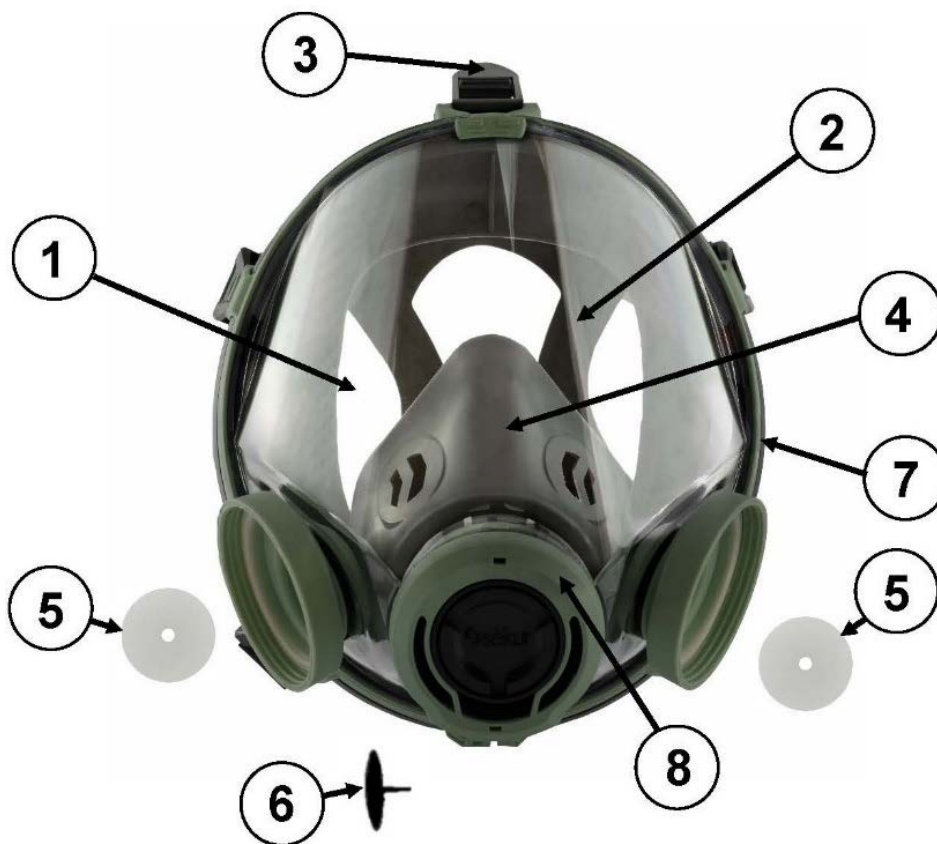

Spare part – Price list 2026

Full Face Mask C 702/TWIN, olive/black

Order no.: 466 888

EAN: 4013207466858

Product designation:

Full Face Mask C 702/TWIN, olive/black

Price/EUR

120,00

No.	Order no.	Article-Designation	Unit	Price/EUR
1	467 800	PC-Visor C 702	Piece	33,30
2	467 704	Harness C 701/C 702 individually	Piece	33,10
3	467 705	Buckles C 701/C 702 complete	Pack./5 pcs.	12,80
4	467 708	Inner mask C 701/C 702 individually	Piece	17,10
5	467 810	Inhalation valve C 702	Piece	3,20
6	467 711	Exhalation valve C 701/C 702	Piece	6,30
7	467 720	Frame with screw and nut C 701/C 702 olive	Piece	21,10
8	467 830	Protective grid C 702 olive	Piece	10,20
Matching accessories:				
without pct.	467 740	Frame for corrective lenses C 701/C 702	Piece	104,90