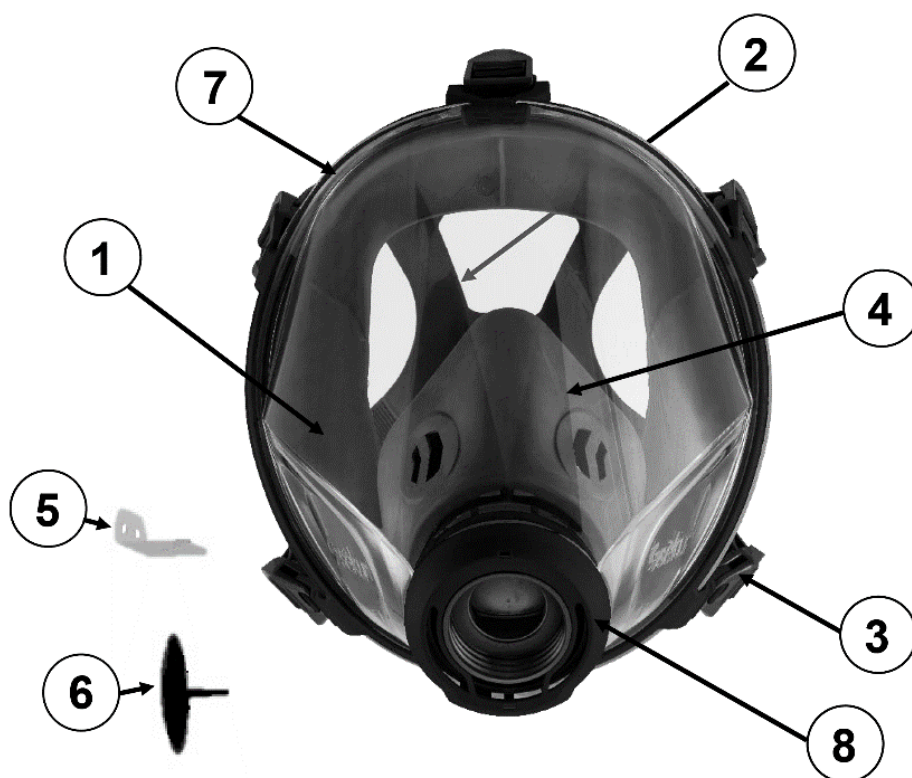

Spare part – Price list 2026

Full Face Mask C 701, olive/black

Order no.: 466 701

EAN: 4013207466803

Product designation:

Full Face Mask C 701, olive/black

Price/EUR

96,80

| No. | Order no. | Article-Designation | Unit | Price/EUR |
|------------------------------|-----------|--|--------------|-----------|
| 1 | 467 700 | PC-Visor C 701 | Piece | 33,30 |
| 2 | 467 704 | Harness C 701/C 702 individually | Piece | 33,10 |
| 3 | 467 705 | Buckles C 701/C 702 complete | Pack./5 pcs. | 12,80 |
| 4 | 467 708 | Inner mask C 701/C 702 individually | Piece | 17,10 |
| 5 | 467 710 | Inhalation valve C 701 | Piece | 3,20 |
| 6 | 467 711 | Exhalation valve C 701/C 702 | Piece | 6,30 |
| 7 | 467 720 | Frame with screw and nut C 701/C 702 olive | Piece | 21,10 |
| 8 | 467 730 | Protective grid C 701 olive | Piece | 10,20 |
| Matching accessories: | | | | |
| without pct. | 467 740 | Frame for corrective lenses C 701/C 702 | Piece | 104,90 |