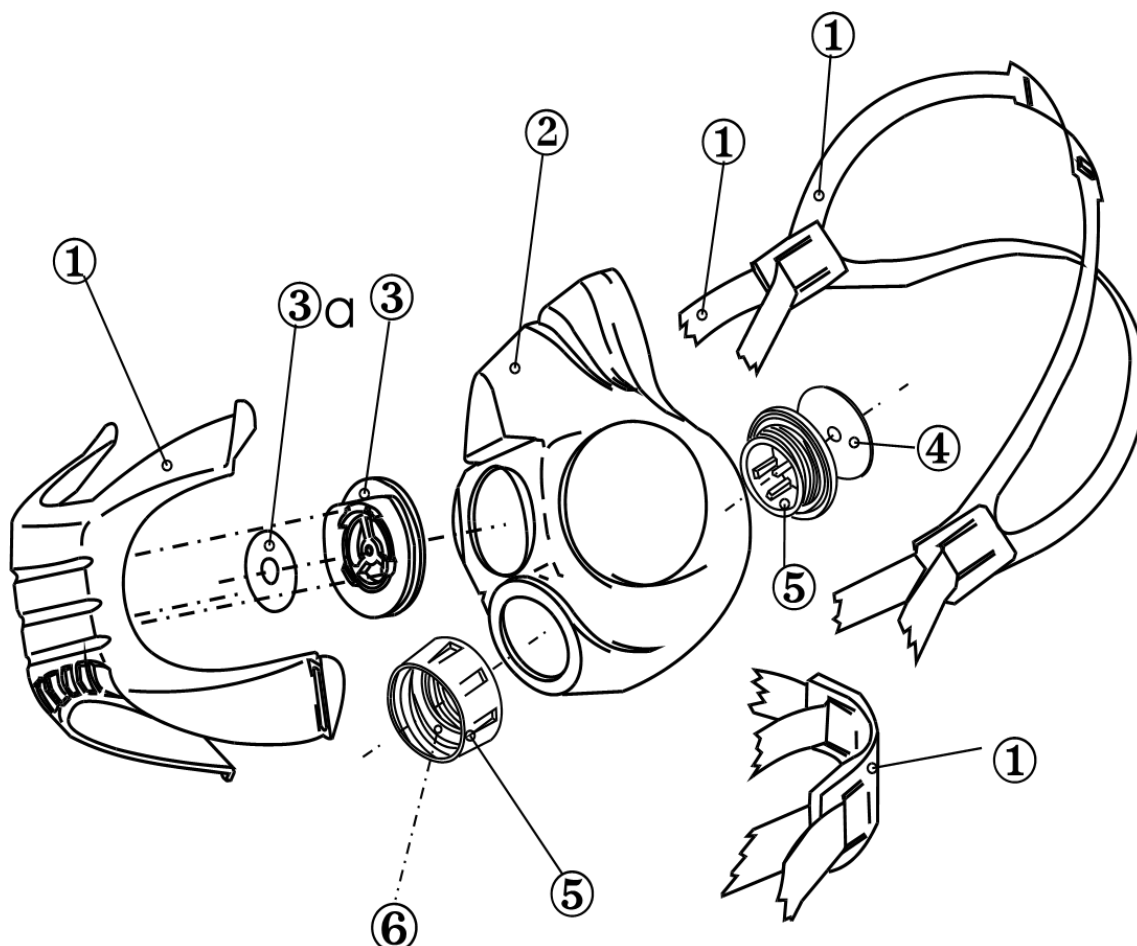

Order no.: 466 620  
EAN: 4013207466506

**Product designation:**

Half mask Polimask ALFA (EPDM)

**Price/EUR**

**31,50**

No.	Order no.	Article-Designation	Unit	Price/EUR
1	435 620	Head harness for Polimask ALFA compl.	Piece	19,20
3a	437 256	Exhalation valve membrane type U	Piece	5,60
4	427 545	Inhalation valve disk LS/35	Piece	3,70
5	467 600	Filter connector 330/ALFA	Piece	15,70
5	464 003	Gasket 330/ALFA/C607/SFERA	Piece	3,70
2 - 3		Facemask Polimask ALFA indiv. and Exhalation valve membrane type 2000 compl. (not as spare part available)		