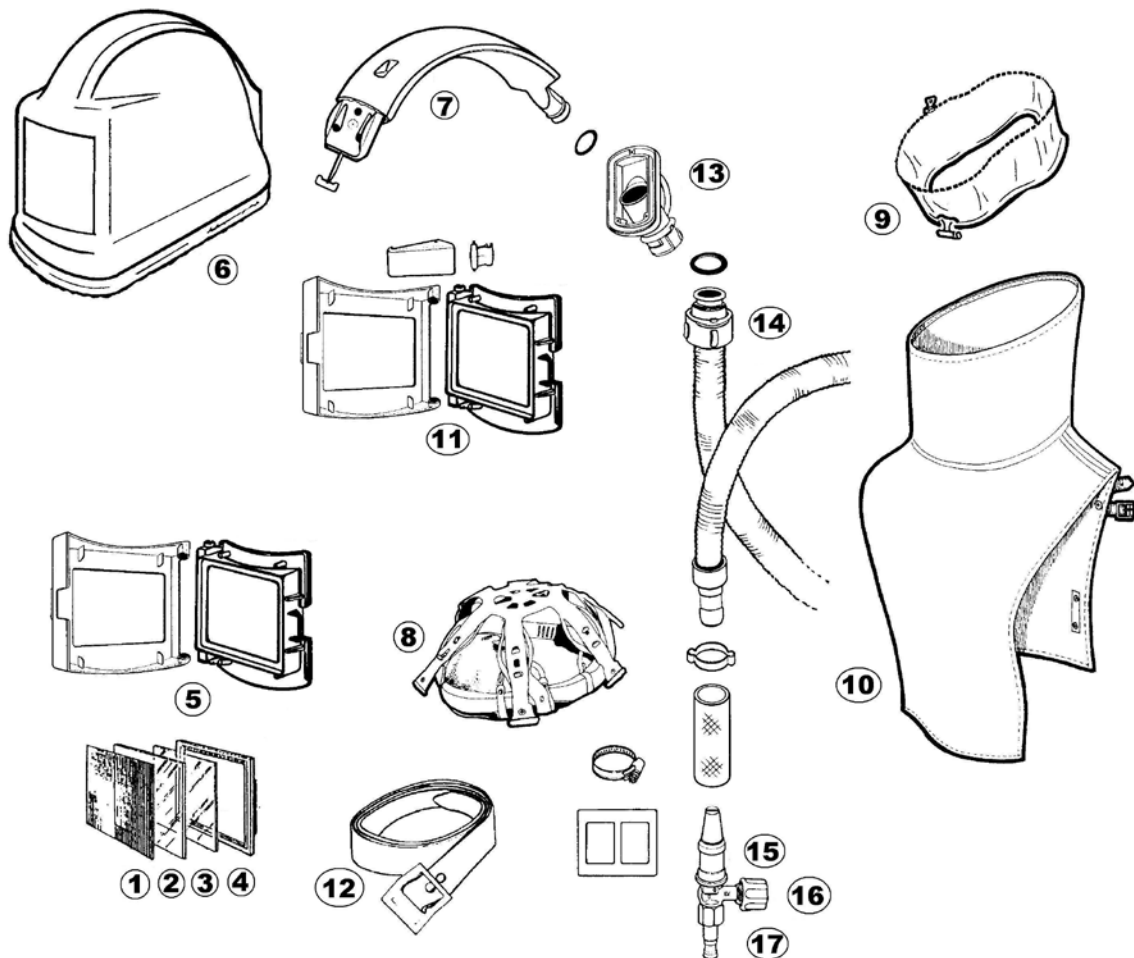

Spare part – Price list 2018 / 644 15x (Page 1)

No.	Order no.	Article-Designation	Unit	Price/EUR
---	644 151	Shotblasting protective apparatus COMMANDER/ZGH II	(no longer available)	
---	644 153	Shotblasting protective apparatus COMMANDER/ZGH II - with leather cape -	(no longer available)	
---	644 154	Shotblasting protective apparatus COMMANDER/ZGH II - with leather jacket -	(no longer available)	

Spare part – Price list 2018 / 644 15x (Page 2)

No.	Order no.	Article-Designation	Unit	Price/EUR
1	647 152	Wire mesh screen C4/C2/530.1	Piece	3,00
2	272 042	Visor for C4/C2/530.1 (110 x 165 x 3)mm	Piece	2,00
3	672 542	Inner anti-fogging visor C4/C2/530.1 (101 x 155 x 2)mm	Piece	4,50
4	140 072	Sealing visor frame C4/C2/530.1	Piece	13,80
5	647 194	Visor holder for COMMANDER II	(no longer available)	
6	647 195	Rubber helmet cover (blue) for COMMANDER II	(no longer available)	
7	647 196	Airflow indicator with flow meter (complete) for COMMANDER II	(no longer available)	
8	647 153	Head harness for PAN/ZGH	(no longer available)	
---	647 141	Sweat band	Pack./10 pcs.	15,50
9	647 250	Neck seal for PAN/ZGH	Piece	23,60
10a	146 251	Protective cape P4/C4	Piece	98,00
10b	647 253	Protective cape P4/C4 - with leather cape -	Piece	236,00
10c	647 254	Protective cape P4/C4 - with leather jacket -	Piece	490,00
11	647 198	Reparation set visor framing box for COMMANDER II (consisting of: visor framing box, window frame, elbow-lever fastener and fastening screws)	Piece	82,00
12	146 002	Waist belt, leather 33/150	Piece	16,90
13	643 097	Hose adaptor for COMMANDER II/PAN	(no longer available)	
14	643 094	Breathing hose, individually for COMMANDER II/PAN	Piece	92,00
15	643 090	Silencer complete	Piece	22,60
16	652 302	Air flow regulator P4/C4, individually	Piece	33,50
17	149 460	Safety coupling nipple ¼" IG (male)	Piece	8,80
match:				
---	643 372	ARBIN-Female coupling piece	(no longer available)	